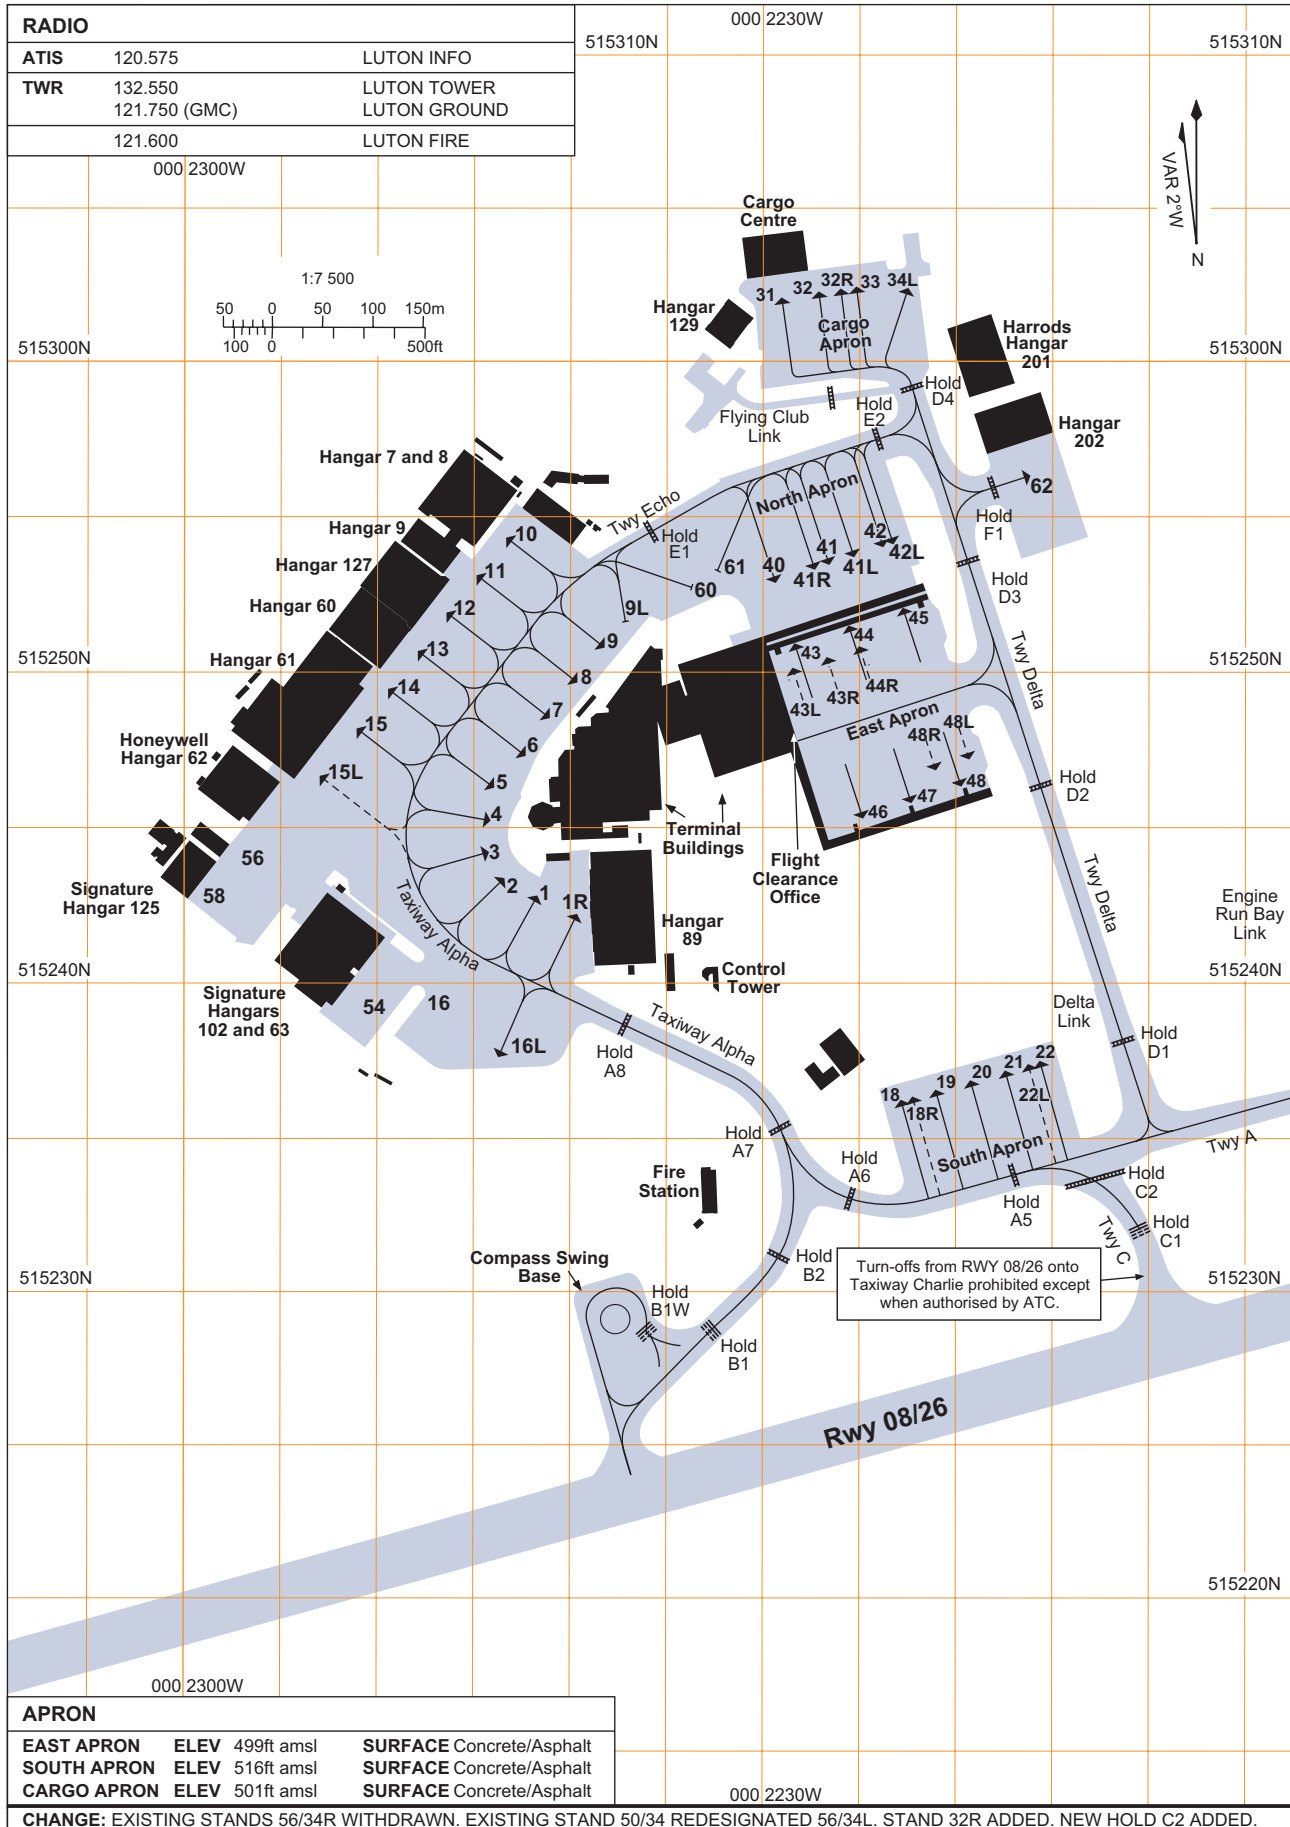

**AIRCRAFT PARKING/DOCKING
CHART - ICAO**

515229N 0002206W ELEV 526FT

**LONDON LUTON
EGGW**

AERO INFO DATE 8 FEB 07